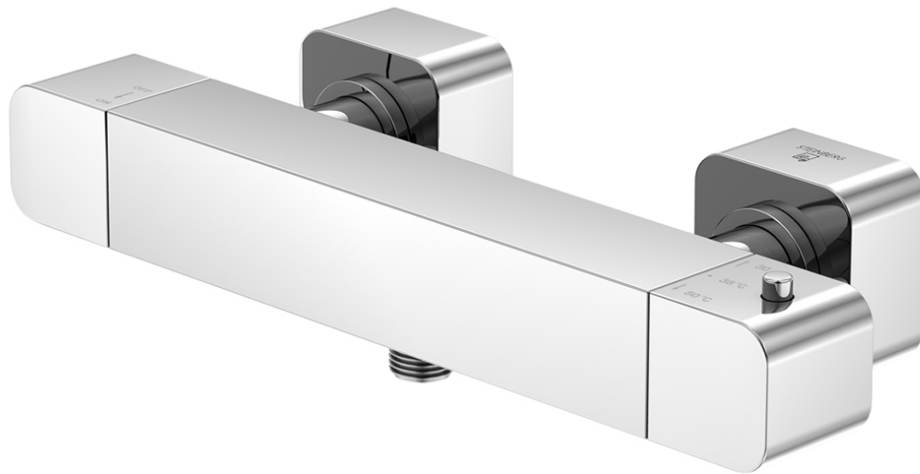

230 3200 Exposed thermostatic mixer 1/2" for shower

with temperature control and volume control, intrinsically safe against backflow, chrome

PRODUCT IMAGE

230 3200 Exposed thermostatic mixer 1/2" for shower

with temperature control and volume control, intrinsically safe against backflow, chrome

TECHNICAL DRAWING